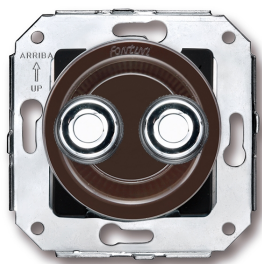

SWITCH

Fontini / Venezia (fitting installation)

35.343.58.2

Venezia double push button 10A/250V AC - 24V DC brown/push button chrome

EAN: 8435263613759

Specifications

Brand	Fontini
Colour	Brown/chrome
Packaging	1 piece
Product	Push button

Series	Venezia
Type	Double push button
Weight	77g