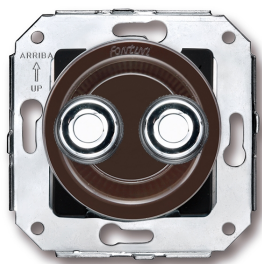

SWITCH

Fontini / Venezia (fitting installation)

35.343.58.2

Venezia double push button 10A/250V AC - 24V DC brown/push button chrome

EAN: 8435263613759

Specifications

Brand	Fontini	Product	Push button
Colour	Brown/chrome	Series	Venezia
Model	Double push button	Weight	77g
Packaging	1 piece		