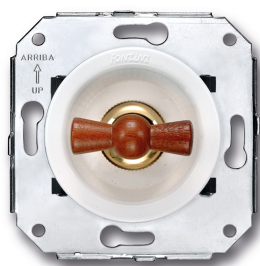

# SWITCH

Fontini / Venezia (fitting installation)

35.344.16.2

## Venezia double rotary push button switch 10A/250V white/butterfly knob beech

EAN: 8435263634341

### Specifications

Brand	Fontini
Colour	White/beech
Packaging	1 piece
Product	Switch

Series	Venezia
Type	Double rotary push button switch
Weight	87g