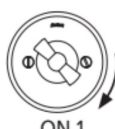

## Venezia double rotary push button switch 10A/250V white/butterfly knob beech

EAN: 8435263634341

### Specifications

Brand	Fontini	Product	Switch
Colour	White/beech	Series	Venezia
Model	Double rotary push button switch	Weight	87g
Packaging	1 piece		

OFF

ON 1

ON 2