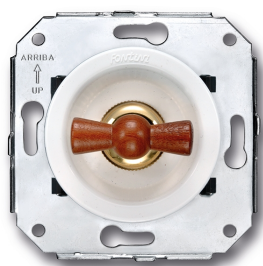

# SWITCH

Fontini / Venezia (fitting installation)

35.344.16.2

## Venezia double rotary push button switch 10A/250V white/butterfly knob beech

EAN: 8435263634341

### Specifications

Brand	Fontini	Product	Switch
Colour	White/beech	Series	Venezia
Model	Double rotary push button switch	Weight	87g
Packaging	1 piece		

OFF

ON 1

ON 2