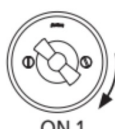

SWITCH

Fontini / Venezia (fitting installation)

35.344.17.2

Venezia double rotary push button switch 10A/250V white/butterfly knob porcelain white

EAN: 8435263634358

Specifications

Brand	Fontini
Colour	White
Packaging	1 piece
Product	Switch

Series	Venezia
Type	Double rotary push button switch
Weight	90g

OFF

ON 1

ON 2