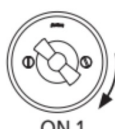

## Venezia double rotary push button switch 10A/250V white/butterfly knob porcelain white

EAN: 8435263634358

### Specifications

Brand	Fontini
Colour	White
Packaging	1 piece
Product	Switch

Series	Venezia
Type	Double rotary push button switch
Weight	90g

OFF

ON 1

ON 2