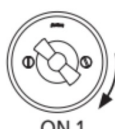

## Venezia double rotary push button switch 10A/250V white/rotary switch porcelain white

EAN: 8435263634232

### Specifications

Brand	Fontini
Colour	White
Packaging	1 piece
Product	Switch

Series	Venezia
Type	Double rotary push button switch
Weight	93g

OFF

ON 1

ON 2