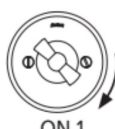

SWITCH

Fontini / Venezia (fitting installation)

35.344.23.2

Venezia double rotary push button switch 10A/250V white/rotary switch porcelain white

EAN: 8435263634232

Specifications

Brand	Fontini	Product	Switch
Colour	White	Series	Venezia
Model	Double rotary push button switch	Weight	93g
Packaging	1 piece		

OFF

ON 1

ON 2