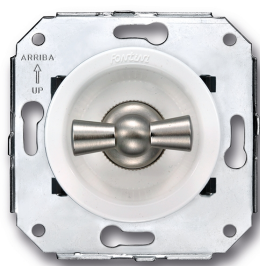

SWITCH

Fontini / Venezia (fitting installation)

35.344.25.2

Venezia double rotary push button switch 10A/250V white/butterfly knob nickel

EAN: 8435263634372

Specifications

Brand	Fontini
Colour	White/nickel
Packaging	1 piece
Product	Switch

Series	Venezia
Type	Double rotary push button switch
Weight	98g

OFF

ON 1

ON 2