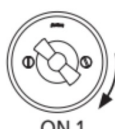

SWITCH

Fontini / Venezia (fitting installation)

35.344.25.2

Venezia double rotary push button switch 10A/250V white/butterfly knob nickel

EAN: 8435263634372

Specifications

Brand	Fontini
Colour	White/nickel
Packaging	1 piece
Product	Switch

Series	Venezia
Type	Double rotary push button switch
Weight	98g

OFF

ON 1

ON 2