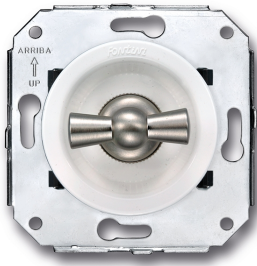

SWITCH

Fontini / Venezia (fitting installation)

35.344.25.2

Venezia double rotary push button switch 10A/250V white/butterfly knob nickel

EAN: 8435263634372

Specifications

Brand	Fontini	Product	Switch
Colour	White/nickel	Series	Venezia
Model	Double rotary push button switch	Weight	98g
Packaging	1 piece		