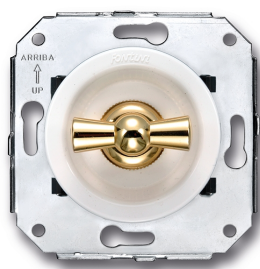

SWITCH

Fontini / Venezia (fitting installation)

35.344.30.2

Venezia double rotary push button switch 10A/250V white/butterfly knob gold

EAN: 8435263634389

Specifications

Brand	Fontini
Colour	White/gold
Packaging	1 piece
Product	Switch

Series	Venezia
Type	Double rotary push button switch
Weight	98g