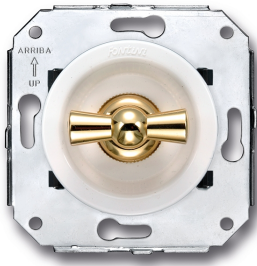

# SWITCH

Fontini / Venezia (fitting installation)

35.344.30.2

## Venezia double rotary push button switch 10A/250V white/butterfly knob gold

EAN: 8435263634389

### Specifications

Brand	Fontini
Colour	White/gold
Packaging	1 piece
Product	Switch

Series	Venezia
Type	Double rotary push button switch
Weight	98g