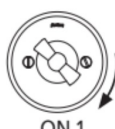

## Venezia double rotary push button switch 10A/250V white/butterfly knob gold

EAN: 8435263634389

### Specifications

Brand	Fontini	Product	Switch
Colour	White/gold	Series	Venezia
Model	Double rotary push button switch	Weight	98g
Packaging	1 piece		

OFF

ON 1

ON 2