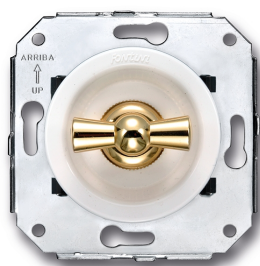

# SWITCH

Fontini / Venezia (fitting installation)

35.344.30.2

## Venezia double rotary push button switch 10A/250V white/butterfly knob gold

EAN: 8435263634389

### Specifications

Brand	Fontini	Product	Switch
Colour	White/gold	Series	Venezia
Model	Double rotary push button switch	Weight	98g
Packaging	1 piece		

OFF

ON 1

ON 2