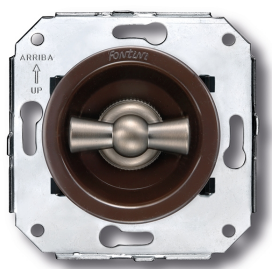

SWITCH

Fontini / Venezia (fitting installation)

35.344.52.2

Venezia double rotary push button switch 10A/250V brown/butterfly knob nickel

EAN: 8435263634396

Specifications

Brand	Fontini
Colour	Brown/nickel
Packaging	1 piece
Product	Switch

Series	Venezia
Type	Double rotary push button switch
Weight	98g

OFF

ON 1

ON 2