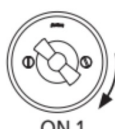

SWITCH

Fontini / Venezia (fitting installation)

35.344.52.2

Venezia double rotary push button switch 10A/250V brown/butterfly knob nickel

EAN: 8435263634396

Specifications

Brand	Fontini
Colour	Brown/nickel
Packaging	1 piece
Product	Switch

Series	Venezia
Type	Double rotary push button switch
Weight	98g

OFF

ON 1

ON 2