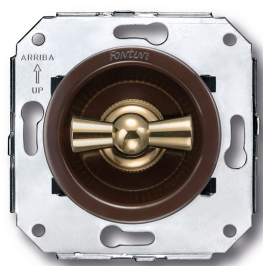

SWITCH

Fontini / Venezia (fitting installation)

35.344.54.2

Venezia double rotary push button switch 10A/250V brown/butterfly knob gold

EAN: 8435263634402

Specifications

Brand	Fontini
Colour	Brown/gold
Packaging	1 piece
Product	Switch

Series	Venezia
Type	Double rotary push button switch
Weight	98g