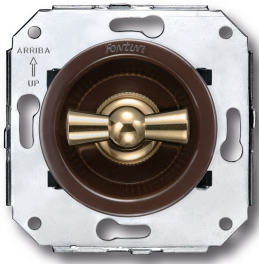

SWITCH

Fontini / Venezia (fitting installation)

35.344.54.2

Venezia double rotary push button switch 10A/250V brown/butterfly knob gold

EAN: 8435263634402

Specifications

Brand	Fontini	Product	Switch
Colour	Brown/gold	Series	Venezia
Model	Double rotary push button switch	Weight	98g
Packaging	1 piece		