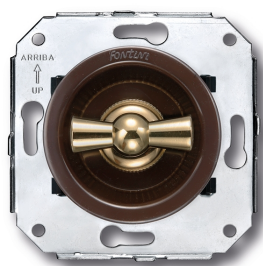

# SWITCH

Fontini / Venezia (fitting installation)

35.344.54.2

## Venezia double rotary push button switch 10A/250V brown/butterfly knob gold

EAN: 8435263634402

### Specifications

Brand	Fontini
Colour	Brown/gold
Packaging	1 piece
Product	Switch

Series	Venezia
Type	Double rotary push button switch
Weight	98g