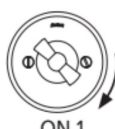

SWITCH

Fontini / Venezia (fitting installation)

35.344.57.2

Venezia double rotary push button switch 10A/250V brown/butterfly knob bronze

EAN: 8435263634419

Specifications

Brand	Fontini	Product	Switch
Colour	Brown/bronze	Series	Venezia
Model	Double rotary push button switch	Weight	98g
Packaging	1 piece		

OFF

ON 1

ON 2