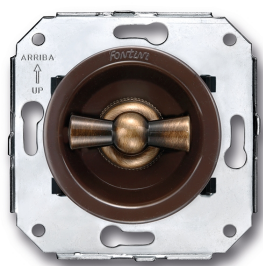

SWITCH

Fontini / Venezia (fitting installation)

35.344.57.2

Venezia double rotary push button switch 10A/250V brown/butterfly knob bronze

EAN: 8435263634419

Specifications

| | | | |
|-----------|----------------------------------|---------|---------|
| Brand | Fontini | Product | Switch |
| Colour | Brown/bronze | Series | Venezia |
| Model | Double rotary push button switch | Weight | 98g |
| Packaging | 1 piece | | |