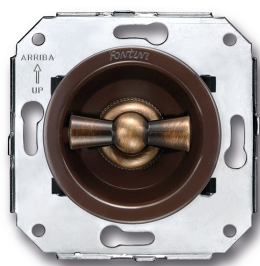

SWITCH

Fontini / Venezia (fitting installation)

35.344.57.2

Venezia double rotary push button switch 10A/250V brown/butterfly knob bronze

EAN: 8435263634419

Specifications

Brand	Fontini
Colour	Brown/bronze
Packaging	1 piece
Product	Switch

Series	Venezia
Type	Double rotary push button switch
Weight	98g

OFF

ON 1

ON 2