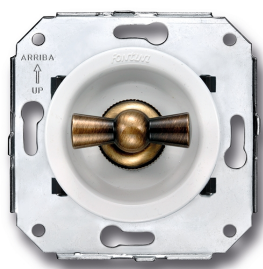

SWITCH

Fontini / Venezia (fitting installation)

35.344.59.2

Venezia double rotary push button switch 10A/250V white/butterfly knob bronze

EAN: 8435263634426

Specifications

Brand	Fontini
Colour	White/bronze
Packaging	1 piece
Product	Switch

Series	Venezia
Type	Double rotary push button switch
Weight	98g

OFF

ON 1

ON 2