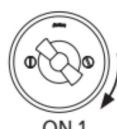

SWITCH

Fontini / Venezia (fitting installation)

35.344.59.2

Venezia double rotary push button switch 10A/250V white/butterfly knob bronze

EAN: 8435263634426

Specifications

| | |
|-----------|--------------|
| Brand | Fontini |
| Colour | White/bronze |
| Packaging | 1 piece |
| Product | Switch |

| | |
|--------|----------------------------------|
| Series | Venezia |
| Type | Double rotary push button switch |
| Weight | 98g |

OFF

ON 1

ON 2