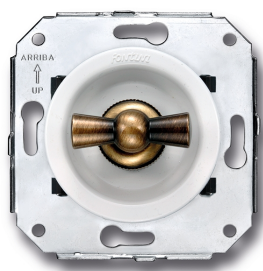

# SWITCH

Fontini / Venezia (fitting installation)

35.344.59.2

## Venezia double rotary push button switch 10A/250V white/butterfly knob bronze

EAN: 8435263634426

### Specifications

Brand	Fontini
Colour	White/bronze
Packaging	1 piece
Product	Switch

Series	Venezia
Type	Double rotary push button switch
Weight	98g

OFF

ON 1

ON 2