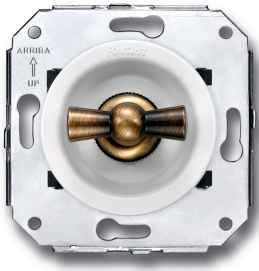

SWITCH

Fontini / Venezia (fitting installation)

35.344.59.2

Venezia double rotary push button switch 10A/250V white/butterfly knob bronze

EAN: 8435263634426

Specifications

Brand	Fontini	Product	Switch
Colour	White/bronze	Series	Venezia
Model	Double rotary push button switch	Weight	98g
Packaging	1 piece		