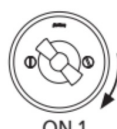

## Venezia double rotary push button switch 10A/250V white/butterfly knob bronze

EAN: 8435263634426

### Specifications

Brand	Fontini
Colour	White/bronze
Packaging	1 piece
Product	Switch

Series	Venezia
Type	Double rotary push button switch
Weight	98g

OFF

ON 1

ON 2