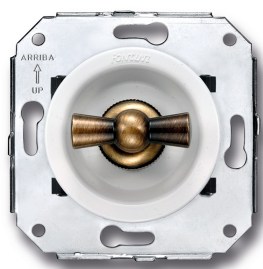

SWITCH

Fontini / Venezia (fitting installation)

35.344.59.2

Venezia double rotary push button switch 10A/250V white/butterfly knob bronze

EAN: 8435263634426

Specifications

| | |
|-----------|--------------|
| Brand | Fontini |
| Colour | White/bronze |
| Packaging | 1 piece |
| Product | Switch |

| | |
|--------|----------------------------------|
| Series | Venezia |
| Type | Double rotary push button switch |
| Weight | 98g |

OFF

ON 1

ON 2