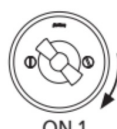

SWITCH

Fontini / Venezia (fitting installation)

35.344.59.2

Venezia double rotary push button switch 10A/250V white/butterfly knob bronze

EAN: 8435263634426

Specifications

Brand	Fontini
Colour	White/bronze
Packaging	1 piece
Product	Switch

Series	Venezia
Type	Double rotary push button switch
Weight	98g

OFF

ON 1

ON 2