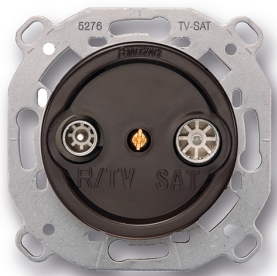

SWITCH

Fontini / Venezia (fitting installation)

35.711.03.2

Venezia prise RTV/SAT finale brown

EAN: 8422398792886

Specifications

| | | | |
|-----------|---------------------|---------|------------------------------------|
| Brand | Fontini | Product | TV/telephone/data/multimedia ports |
| Colour | Brown | Series | Venezia |
| Model | Final socket TV/SAT | Weight | 100g |
| Packaging | 1 piece | | |