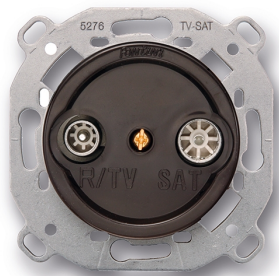

# SWITCH

Fontini / Venezia (fitting installation)

35.711.03.2

## Venezia prise RTV/SAT finale brown

EAN: 8422398792886

### Specifications

Brand	Fontini	Series	Venezia
Colour	Brown	Type	Final socket TV/SAT
Packaging	1 piece	Weight	100g
Product	TV/telephone/data/multimedia ports		