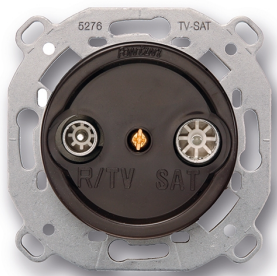

SWITCH

Fontini / Venezia (fitting installation)

35.711.03.2

Venezia prise RTV/SAT finale brown

EAN: 8422398792886

Specifications

Brand	Fontini	Series	Venezia
Colour	Brown	Type	Final socket TV/SAT
Packaging	1 piece	Weight	100g
Product	TV/telephone/data/multimedia ports		