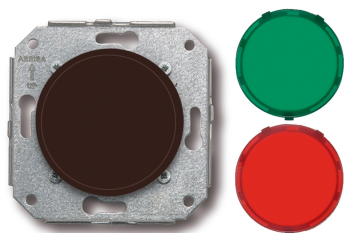

# SWITCH

Fontini / Venezia (fitting installation)

35.756.03.2

## Garby Colonial luminous marker white-green-red 12-24V DC brown

EAN: 8435263614688

### Specifications

Brand	Fontini
Colour	Brown
Model	Luminous marker
Packaging	1 piece

Product	Other functions
Series	Garby Colonial (fitting installation)
Weight	47g