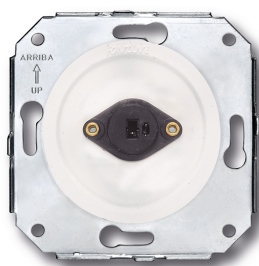

SWITCH

Fontini / Venezia (fitting installation)

35.905.05.2

Venezia socket for loudspeaker S/DIN 41429 white

EAN: 8422398784621

Specifications

Brand	Fontini	Product	TV/telephone/data/multimedia ports
Colour	White	Series	Venezia
Model	DIN loudspeaker socket	Weight	57g
Packaging	1 piece