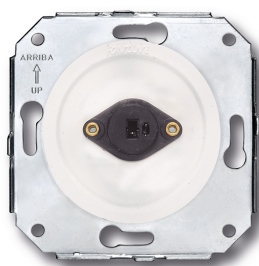

# SWITCH

Fontini / Venezia (fitting installation)

35.905.05.2

## Venezia socket for loudspeaker S/DIN 41429 white

EAN: 8422398784621

### Specifications

Brand	Fontini	Product	TV/telephone/data/multimedia ports
Colour	White	Series	Venezia
Model	DIN loudspeaker socket	Weight	57g
Packaging	1 piece		