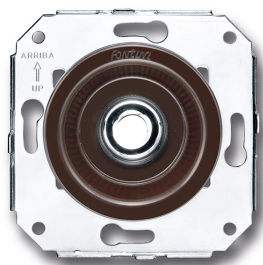

SWITCH

Fontini / Venezia (fitting installation)

35.927.58.2

Venezia cable entry brown/chrome

EAN: 8435263613711

Specifications

Brand	Fontini
Colour	Brown/chrome
Packaging	1 piece
Product	Other functions

Series	Venezia
Type	Cable outlet
Weight	58g