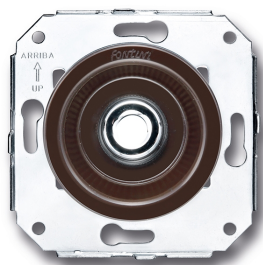

# SWITCH

Fontini / Venezia (fitting installation)

35.927.58.2

## Venezia cable entry brown/chrome

EAN: 8435263613711

### Specifications

Brand	Fontini
Colour	Brown/chrome
Packaging	1 piece
Product	Other functions

Series	Venezia
Type	Cable outlet
Weight	58g