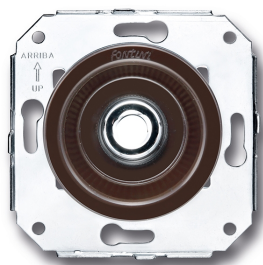

SWITCH

Fontini / Venezia (fitting installation)

35.927.58.2

Venezia cable entry brown/chrome

EAN: 8435263613711

Specifications

Brand	Fontini
Colour	Brown/chrome
Model	Cable outlet
Packaging	1 piece

Product	Other functions
Series	Venezia
Weight	58g