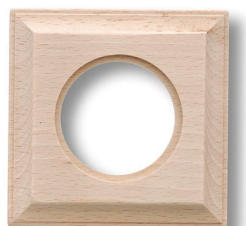

SWITCH

Fontini / Venezia (fitting installation)

36.811.00.2

Venezia frame square 1 element unvarnished

EAN: 8422398798000

Specifications

Brand	Fontini	Product	Frames & bases
Colour	Unvarnished beech	Series	Venezia
Dimensions	90mm x 90mm x 12mm	Type	Frame 1 element
Packaging	1 piece	Weight	31g