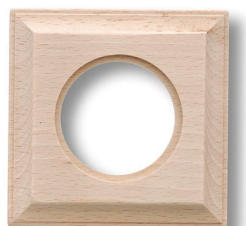

SWITCH

Fontini / Venezia (fitting installation)

36.811.00.2

Venezia frame square 1 element unvarnished

EAN: 8422398798000

Specifications

| | | | |
|------------|--------------------|---------|-----------------|
| Brand | Fontini | Product | Frames & bases |
| Colour | Unvarnished beech | Series | Venezia |
| Dimensions | 90mm x 90mm x 12mm | Type | Frame 1 element |
| Packaging | 1 piece | Weight | 31g |