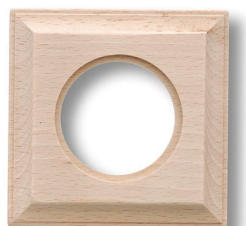

SWITCH

Fontini / Venezia (fitting installation)

36.811.00.2

Venezia frame square 1 element unvarnished

EAN: 8422398798000

Specifications

Brand	Fontini	Packaging	1 piece
Colour	Unvarnished beech	Product	Frames & bases
Dimensions	90mm x 90mm x 12mm	Series	Venezia
Model	Frame 1 element	Weight	31g