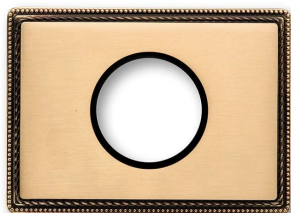

## Venezia frame 1 element gold

EAN: 8422398792169

### Specifications

Brand	Fontini	Packaging	1 piece
Colour	Gold	Product	Frames & bases
Dimensions	125mm x 91mm x 12mm	Series	Venezia
Model	Frame 1 element	Weight	192g