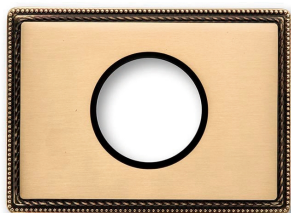

SWITCH

Fontini / Venezia (fitting installation)

39.801.50.2

Venezia frame 1 element gold

EAN: 8422398792169

Specifications

Brand	Fontini	Product	Frames & bases
Colour	Gold	Series	Venezia
Dimensions	125mm x 91mm x 12mm	Type	Frame 1 element
Packaging	1 piece	Weight	192g