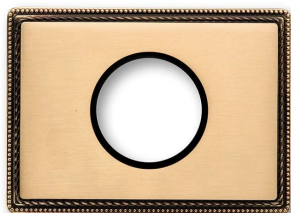

## Venezia frame 1 element gold

EAN: 8422398792169

### Specifications

Brand	Fontini	Product	Frames & bases
Colour	Gold	Series	Venezia
Dimensions	125mm x 91mm x 12mm	Type	Frame 1 element
Packaging	1 piece	Weight	192g