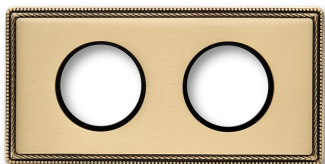

SWITCH

Fontini / Venezia (fitting installation)

39.802.50.2

Venezia frame 2 elements gold

EAN: 8422398792190

Specifications

Brand	Fontini	Product	Frames & bases
Colour	Gold	Series	Venezia
Dimensions	181mm x 91mm x 12mm	Type	Frame 2 elements
Packaging	1 piece	Weight	303g