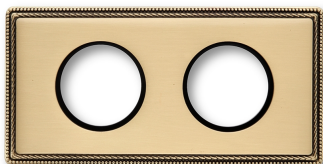

SWITCH

Fontini / Venezia (fitting installation)

39.802.50.2

Venezia frame 2 elements gold

EAN: 8422398792190

Specifications

Brand	Fontini	Product	Frames & bases
Colour	Gold	Series	Venezia
Dimensions	181mm x 91mm x 12mm	Type	Frame 2 elements
Packaging	1 piece	Weight	303g