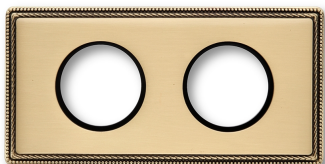

SWITCH

Fontini / Venezia (fitting installation)

39.802.50.2

Venezia frame 2 elements gold

EAN: 8422398792190

Specifications

Brand	Fontini	Packaging	1 piece
Colour	Gold	Product	Frames & bases
Dimensions	181mm x 91mm x 12mm	Series	Venezia
Model	Frame 2 elements	Weight	303g