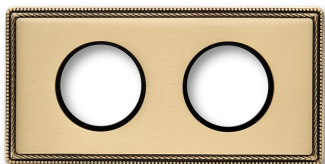

## Venezia frame 2 elements gold

EAN: 8422398792190

### Specifications

Brand	Fontini	Product	Frames & bases
Colour	Gold	Series	Venezia
Dimensions	181mm x 91mm x 12mm	Type	Frame 2 elements
Packaging	1 piece	Weight	303g