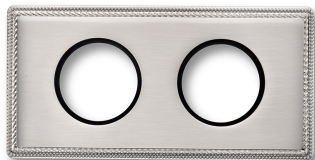

SWITCH

Fontini / Venezia (fitting installation)

39.802.51.2

Venezia frame 2 elements nickel

EAN: 8422398792374

Specifications

Brand	Fontini	Product	Frames & bases
Colour	Nickel	Series	Venezia
Dimensions	181mm x 91mm x 12mm	Type	Frame 2 elements
Packaging	1 piece	Weight	303g