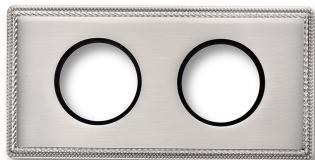

SWITCH

Fontini / Venezia (fitting installation)

39.802.51.2

Venezia frame 2 elements nickel

EAN: 8422398792374

Specifications

Brand	Fontini	Packaging	1 piece
Colour	Nickel	Product	Frames & bases
Dimensions	181mm x 91mm x 12mm	Series	Venezia
Model	Frame 2 elements	Weight	303g