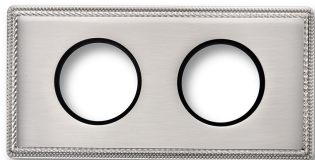

## Venezia frame 2 elements nickel

EAN: 8422398792374

### Specifications

Brand	Fontini	Product	Frames & bases
Colour	Nickel	Series	Venezia
Dimensions	181mm x 91mm x 12mm	Type	Frame 2 elements
Packaging	1 piece	Weight	303g