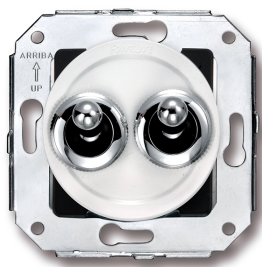

SWITCH

Fontini / Venezia (fitting installation)

65.300.26.2

Venezia double switch single pole 10A/250V white/toggle switch chrome

EAN: 8435263610826

Specifications

Brand	Fontini
Colour	White/chrome
Packaging	1 piece
Product	Switch

Series	Venezia
Type	Double single-pole switch
Weight	72g