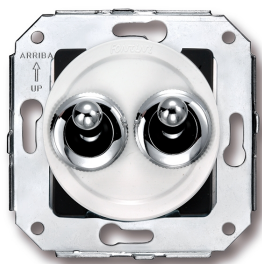

# SWITCH

Fontini / Venezia (fitting installation)

65.300.26.2

## Venezia double switch single pole 10A/250V white/toggle switch chrome

EAN: 8435263610826

### Specifications

Brand	Fontini
Colour	White/chrome
Packaging	1 piece
Product	Switch

Series	Venezia
Type	Double single-pole switch
Weight	72g