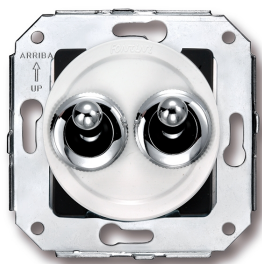

# SWITCH

Fontini / Venezia (fitting installation)

65.300.26.2

## Venezia double switch single pole 10A/250V white/toggle switch chrome

EAN: 8435263610826

### Specifications

|           |                           |         |         |
|-----------|---------------------------|---------|---------|
| Brand     | Fontini                   | Product | Switch  |
| Colour    | White/chrome              | Series  | Venezia |
| Model     | Double single-pole switch | Weight  | 72g     |
| Packaging | 1 piece                   |         |         |