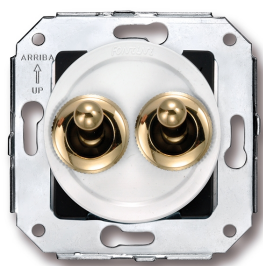

SWITCH

Fontini / Venezia (fitting installation)

65.300.30.2

Venezia double switch single pole 10A/250V white/toggle switch gold

EAN: 8435263610833

Specifications

Brand	Fontini	Product	Switch
Colour	White/gold	Series	Venezia
Model	Double single-pole switch	Weight	72g
Packaging	1 piece		