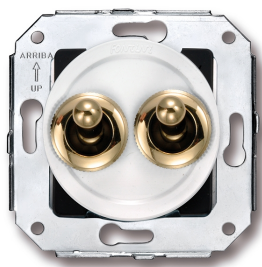

SWITCH

Fontini / Venezia (fitting installation)

65.300.30.2

Venezia double switch single pole 10A/250V white/toggle switch gold

EAN: 8435263610833

Specifications

Brand	Fontini
Colour	White/gold
Packaging	1 piece
Product	Switch

Series	Venezia
Type	Double single-pole switch
Weight	72g