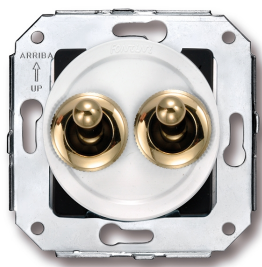

SWITCH

Fontini / Venezia (fitting installation)

65.300.30.2

Venezia double switch single pole 10A/250V white/toggle switch gold

EAN: 8435263610833

Specifications

| | |
|-----------|------------|
| Brand | Fontini |
| Colour | White/gold |
| Packaging | 1 piece |
| Product | Switch |

| | |
|--------|---------------------------|
| Series | Venezia |
| Type | Double single-pole switch |
| Weight | 72g |