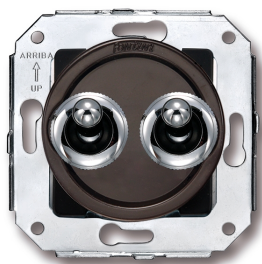

# SWITCH

Fontini / Venezia (fitting installation)

65.300.52.2

## Venezia double switch single pole 10A/250V brown/toggle switch chrome

EAN: 8435263610840

### Specifications

Brand	Fontini
Colour	Brown/chrome
Packaging	1 piece
Product	Switch

Series	Venezia
Type	Double single-pole switch
Weight	72g