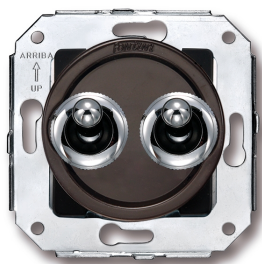

# SWITCH

Fontini / Venezia (fitting installation)

65.300.52.2

## Venezia double switch single pole 10A/250V brown/toggle switch chrome

EAN: 8435263610840

### Specifications

Brand	Fontini	Product	Switch
Colour	Brown/chrome	Series	Venezia
Model	Double single-pole switch	Weight	72g
Packaging	1 piece		