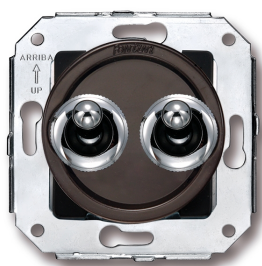

SWITCH

Fontini / Venezia (fitting installation)

65.300.52.2

Venezia double switch single pole 10A/250V brown/toggle switch chrome

EAN: 8435263610840

Specifications

Brand	Fontini
Colour	Brown/chrome
Packaging	1 piece
Product	Switch

Series	Venezia
Type	Double single-pole switch
Weight	72g