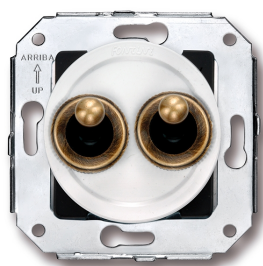

SWITCH

Fontini / Venezia (fitting installation)

65.300.59.2

Venezia double switch single pole 10A/250V white/toggle switch bronze

EAN: 8435263610871

Specifications

| | |
|-----------|--------------|
| Brand | Fontini |
| Colour | White/bronze |
| Packaging | 1 piece |
| Product | Switch |

| | |
|--------|---------------------------|
| Series | Venezia |
| Type | Double single-pole switch |
| Weight | 72g |