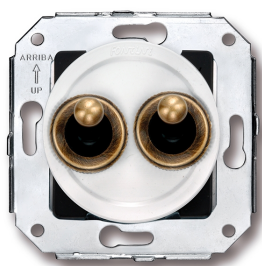

SWITCH

Fontini / Venezia (fitting installation)

65.300.59.2

Venezia double switch single pole 10A/250V white/toggle switch bronze

EAN: 8435263610871

Specifications

Brand	Fontini	Product	Switch
Colour	White/bronze	Series	Venezia
Model	Double single-pole switch	Weight	72g
Packaging	1 piece		