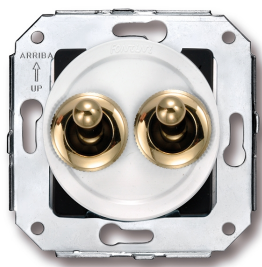

SWITCH

Fontini / Venezia (fitting installation)

65.302.30.2

Venezia double two-way switch 10A/250V white/toggle switch gold

EAN: 8435263610895

Specifications

Brand	Fontini
Colour	White/gold
Packaging	1 piece
Product	Switch

Series	Venezia
Type	Double two-way switch
Weight	77g