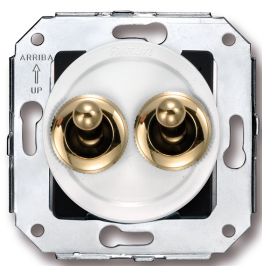

# SWITCH

Fontini / Venezia (fitting installation)

65.302.30.2

## Venezia double two-way switch 10A/250V white/toggle switch gold

EAN: 8435263610895

### Specifications

Brand	Fontini
Colour	White/gold
Packaging	1 piece
Product	Switch

Series	Venezia
Type	Double two-way switch
Weight	77g