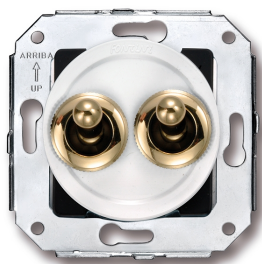

# SWITCH

Fontini / Venezia (fitting installation)

65.302.30.2

## Venezia double two-way switch 10A/250V white/toggle switch gold

EAN: 8435263610895

### Specifications

Brand	Fontini	Product	Switch
Colour	White/gold	Series	Venezia
Model	Double two-way switch	Weight	77g
Packaging	1 piece		