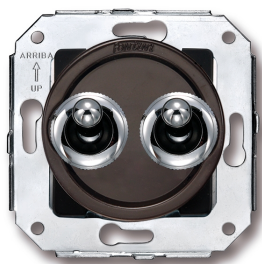

# SWITCH

Fontini / Venezia (fitting installation)

65.302.52.2

## Venezia double two-way switch 10A/250V brown/toggle switch chrome

EAN: 8435263610901

### Specifications

Brand	Fontini	Product	Switch
Colour	Brown/chrome	Series	Venezia
Model	Double two-way switch	Weight	77g
Packaging	1 piece		