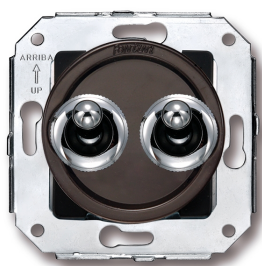

SWITCH

Fontini / Venezia (fitting installation)

65.302.52.2

Venezia double two-way switch 10A/250V brown/toggle switch chrome

EAN: 8435263610901

Specifications

Brand	Fontini
Colour	Brown/chrome
Packaging	1 piece
Product	Switch

Series	Venezia
Type	Double two-way switch
Weight	77g