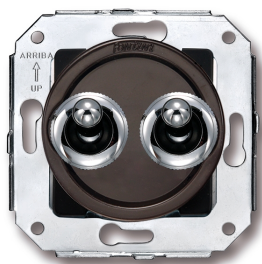

SWITCH

Fontini / Venezia (fitting installation)

65.302.52.2

Venezia double two-way switch 10A/250V brown/toggle switch chrome

EAN: 8435263610901

Specifications

Brand	Fontini
Colour	Brown/chrome
Packaging	1 piece
Product	Switch

Series	Venezia
Type	Double two-way switch
Weight	77g