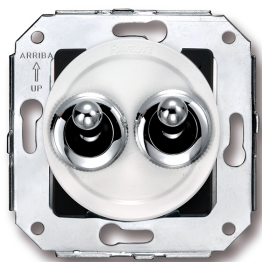

SWITCH

Fontini / Venezia (fitting installation)

65.342.26.2

Venezia double electric blinds mechanism 10A/250V AC - 24V DC white/toggle switch chrome

EAN: 8435263618761

Specifications

Brand	Fontini
Colour	White/chrome
Packaging	1 piece
Product	Switch

Series	Venezia
Type	Double roller shutter switch
Weight	75g