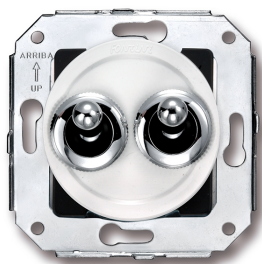

SWITCH

Fontini / Venezia (fitting installation)

65.342.26.2

Venezia double electric blinds mechanism 10A/250V AC - 24V DC white/toggle switch chrome

EAN: 8435263618761

Specifications

Brand	Fontini	Product	Switch
Colour	White/chrome	Series	Venezia
Model	Double roller shutter switch	Weight	75g
Packaging	1 piece		