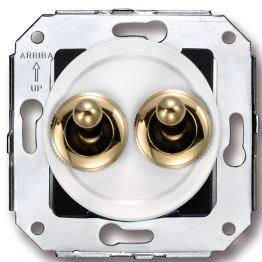

# SWITCH

Fontini / Venezia (fitting installation)

65.342.30.2

## Venezia double electric blinds mechanism 10A/250V AC - 24V DC white/toggle switch gold

EAN: 8435263618778

### Specifications

Brand	Fontini
Colour	White/gold
Packaging	1 piece
Product	Switch

Series	Venezia
Type	Double roller shutter switch
Weight	75g