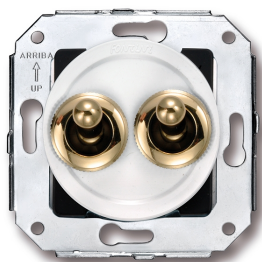

# SWITCH

Fontini / Venezia (fitting installation)

65.342.30.2

## Venezia double electric blinds mechanism 10A/250V AC - 24V DC white/toggle switch gold

EAN: 8435263618778

### Specifications

Brand	Fontini	Product	Switch
Colour	White/gold	Series	Venezia
Model	Double roller shutter switch	Weight	75g
Packaging	1 piece		