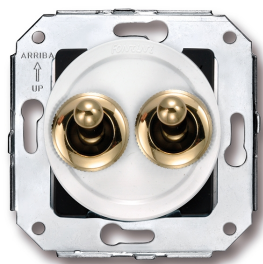

SWITCH

Fontini / Venezia (fitting installation)

65.342.30.2

Venezia double electric blinds mechanism 10A/250V AC - 24V DC white/toggle switch gold

EAN: 8435263618778

Specifications

Brand	Fontini
Colour	White/gold
Packaging	1 piece
Product	Switch

Series	Venezia
Type	Double roller shutter switch
Weight	75g