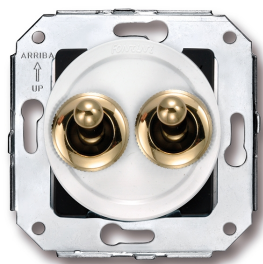

# SWITCH

Fontini / Venezia (fitting installation)

65.342.30.2

## Venezia double electric blinds mechanism 10A/250V AC - 24V DC white/toggle switch gold

EAN: 8435263618778

### Specifications

Brand	Fontini
Colour	White/gold
Packaging	1 piece
Product	Switch

Series	Venezia
Type	Double roller shutter switch
Weight	75g