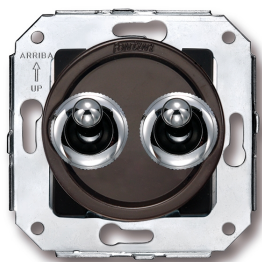

# SWITCH

Fontini / Venezia (fitting installation)

65.342.52.2

## Venezia double electric blinds mechanism 10A/250V AC - 24V DC brown/toggle switch chrome

EAN: 8435263618808

### Specifications

Brand	Fontini	Product	Switch
Colour	Brown/chrome	Series	Venezia
Model	Double roller shutter switch	Weight	75g
Packaging	1 piece		