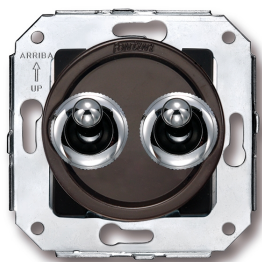

SWITCH

Fontini / Venezia (fitting installation)

65.342.52.2

Venezia double electric blinds mechanism 10A/250V AC - 24V DC brown/toggle switch chrome

EAN: 8435263618808

Specifications

Brand	Fontini
Colour	Brown/chrome
Packaging	1 piece
Product	Switch

Series	Venezia
Type	Double roller shutter switch
Weight	75g