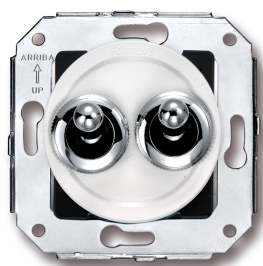

# SWITCH

Fontini / Venezia (fitting installation)

65.345.26.2

## Venezia double toggle switch 10A/250V AC - 24V DC 10A/250V white/knob chrome

EAN: 8435263617542

### Specifications

Brand	Fontini
Colour	White/chrome
Packaging	1 piece
Product	Push button

Series	Venezia
Type	Double toggle switch
Weight	73g