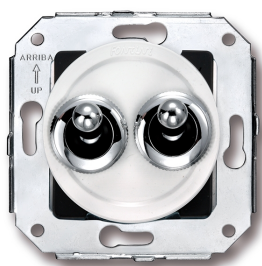

SWITCH

Fontini / Venezia (fitting installation)

65.345.26.2

Venezia double toggle switch 10A/250V AC - 24V DC 10A/250V white/knob chrome

EAN: 8435263617542

Specifications

Brand	Fontini
Colour	White/chrome
Packaging	1 piece
Product	Push button

Series	Venezia
Type	Double toggle switch
Weight	73g