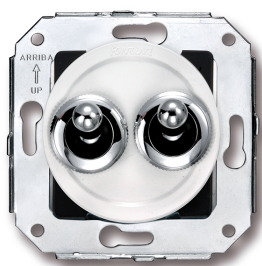

SWITCH

Fontini / Venezia (fitting installation)

65.345.26.2

Venezia double toggle switch 10A/250V AC - 24V DC 10A/250V white/knob chrome

EAN: 8435263617542

Specifications

Brand	Fontini	Product	Push button
Colour	White/chrome	Series	Venezia
Model	Double toggle switch	Weight	73g
Packaging	1 piece		