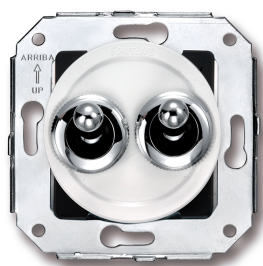

SWITCH

Fontini / Venezia (fitting installation)

65.345.26.2

Venezia double toggle switch 10A/250V AC - 24V DC 10A/250V white/knob chrome

EAN: 8435263617542

Specifications

Brand	Fontini
Colour	White/chrome
Packaging	1 piece
Product	Push button

Series	Venezia
Type	Double toggle switch
Weight	73g