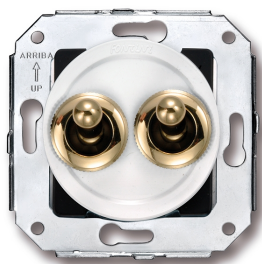

SWITCH

Fontini / Venezia (fitting installation)

65.345.30.2

Venezia double toggle switch 10A/250V AC - 24V DC 10A/250V white/knob gold

EAN: 8435263617559

Specifications

Brand	Fontini
Colour	White/gold
Packaging	1 piece
Product	Push button

Series	Venezia
Type	Double toggle switch
Weight	73g