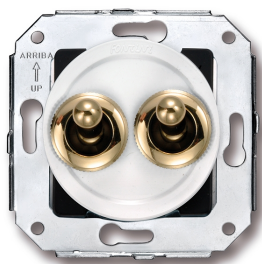

# SWITCH

Fontini / Venezia (fitting installation)

65.345.30.2

## Venezia double toggle switch 10A/250V AC - 24V DC 10A/250V white/knob gold

EAN: 8435263617559

### Specifications

Brand	Fontini
Colour	White/gold
Packaging	1 piece
Product	Push button

Series	Venezia
Type	Double toggle switch
Weight	73g