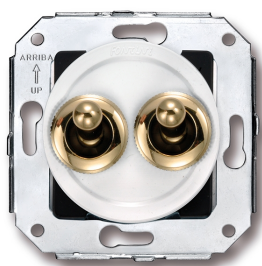

# SWITCH

Fontini / Venezia (fitting installation)

65.345.30.2

## Venezia double toggle switch 10A/250V AC - 24V DC 10A/250V white/knob gold

EAN: 8435263617559

### Specifications

Brand	Fontini	Product	Push button
Colour	White/gold	Series	Venezia
Model	Double toggle switch	Weight	73g
Packaging	1 piece		