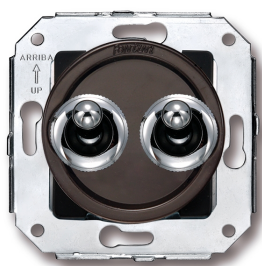

# SWITCH

Fontini / Venezia (fitting installation)

65.345.52.2

## Venezia double toggle switch 10A/250V AC - 24V DC 10A/250V brown/knob chrome

EAN: 8435263617580

### Specifications

Brand	Fontini	Product	Push button
Colour	Brown/chrome	Series	Venezia
Model	Double toggle switch	Weight	73g
Packaging	1 piece		