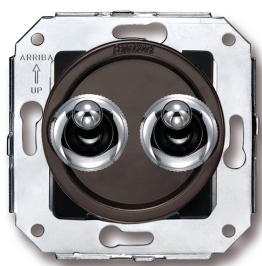

# SWITCH

Fontini / Venezia (fitting installation)

65.345.52.2

## Venezia double toggle switch 10A/250V AC - 24V DC 10A/250V brown/knob chrome

EAN: 8435263617580

### Specifications

Brand	Fontini
Colour	Brown/chrome
Packaging	1 piece
Product	Push button

Series	Venezia
Type	Double toggle switch
Weight	73g