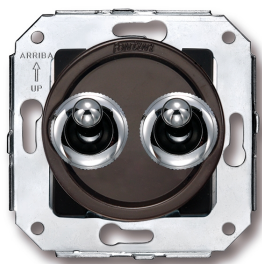

SWITCH

Fontini / Venezia (fitting installation)

65.345.52.2

Venezia double toggle switch 10A/250V AC - 24V DC 10A/250V brown/knob chrome

EAN: 8435263617580

Specifications

Brand	Fontini
Colour	Brown/chrome
Packaging	1 piece
Product	Push button

Series	Venezia
Type	Double toggle switch
Weight	73g