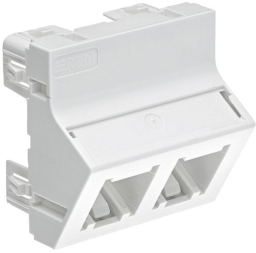

Twisted pair / Outlets

FRN 833453

Angled mounting 45x45, 2x1-port Cat.6A, white (RAL 9003)

EAN: 7611821032748

Specifications

Brand	Reichle & De-Massari	Material	Polycarbonate / ABS
Colour	RAL 9003 white	Number of ports	2x1
Compostion	Unloaded	Type	Mosaic 45x45
Dimensions	45mm x 45mm		