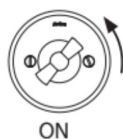

## Garby rotary push button switch 10A/250V AC porcelain decoration reggia

EAN: 8435450110610

### Specifications

Brand	Fontini	Packaging	1 piece
Colour	Marble decor (Reggia)	Product	Switch
Model	Rotary push button switch	Series	Garby (surface installation)

OFF

ON

ON