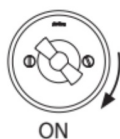

## Garby rotary push button switch 10A/250V AC porcelain decoration reggia

EAN: 8435450110610

### Specifications

Brand	Fontini	Packaging	1 piece
Colour	Marble decor (Reggia)	Product	Switch
Model	Rotary push button switch	Series	Garby (surface installation)

OFF

ON

ON