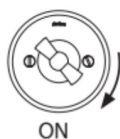

## Garby rotary push button switch 10A/250V AC porcelain decoration reggia

EAN: 8435450110610

### Specifications

Brand	Fontini	Product	Switch
Colour	Marble decor (Reggia)	Series	Garby (surface installation)
Packaging	1 piece	Type	Rotary push button switch

OFF

ON

ON