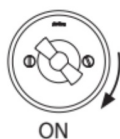

SWITCH

Fontini / Garby (surface installation)

30.328.15.1

Garby rotary push button switch 10A/250V AC porcelain decoration reggia

EAN: 8435450110610

Specifications

Brand	Fontini	Product	Switch
Colour	Marble decor (Reggia)	Series	Garby (surface installation)
Packaging	1 piece	Type	Rotary push button switch

OFF

ON

ON