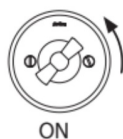

## Garby rotary push button switch 10A/250V AC porcelain decoration reggia

EAN: 8435450110610

### Specifications

Brand	Fontini	Product	Switch
Colour	Marble decor (Reggia)	Series	Garby (surface installation)
Packaging	1 piece	Type	Rotary push button switch

OFF

ON

ON