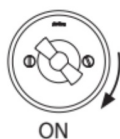

SWITCH

Fontini / Garby (surface installation)

30.344.15.1

Garby double rotary push button switch 10A/250V AC porcelain decoration reggia

EAN: 8435450111037

Specifications

Brand	Fontini	Packaging	1 piece
Colour	Marble decor (Reggia)	Product	Switch
Model	Double rotary push button switch	Series	Garby (surface installation)

OFF

ON

ON