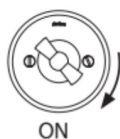

SWITCH

Fontini / Garby (surface installation)

30.344.15.1

Garby double rotary push button switch 10A/250V AC porcelain decoration reggia

EAN: 8435450111037

Specifications

Brand	Fontini	Product	Switch
Colour	Marble decor (Reggia)	Series	Garby (surface installation)
Packaging	1 piece	Type	Double rotary push button switch

OFF

ON

ON