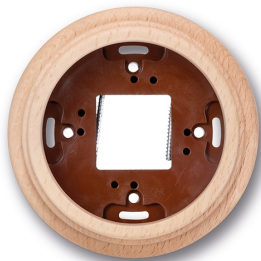

# SWITCH

Fontini / Garby (surface installation)

30.801.81.2

## Garby base 1 element beech natural

EAN: 8435450109706

### Specifications

Brand	Fontini
Colour	Natural
Dimensions	Ø95mm x 22mm
Packaging	1 piece

Product	Frames & bases
Series	Garby (surface installation)
Type	Base 1 element
Weight	41g