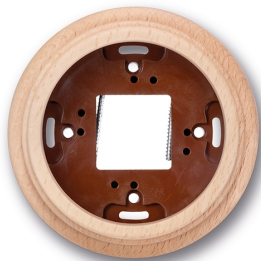

SWITCH

Fontini / Garby (surface installation)

30.801.81.2

Garby base 1 element beech natural

EAN: 8435450109706

Specifications

Brand	Fontini
Colour	Natural
Dimensions	Ø95mm x 22mm
Packaging	1 piece

Product	Frames & bases
Series	Garby (surface installation)
Type	Base 1 element
Weight	41g