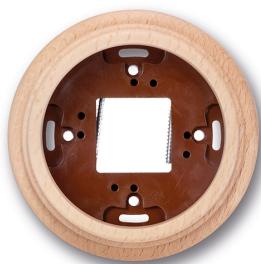

SWITCH

Fontini / Garby (surface installation)

30.801.81.2

Garby base 1 element beech natural

EAN: 8435450109706

Specifications

Brand	Fontini
Colour	Natural
Dimensions	Ø95mm x 22mm
Model	Base 1 element

Packaging	1 piece
Product	Frames & bases
Series	Garby (surface installation)
Weight	41g