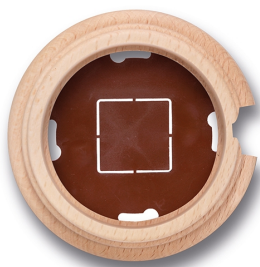

SWITCH

Fontini / Garby (surface installation)

30.821.81.2

Garby base 1 element with cable gland beech naturel

EAN: 8435450112683

Specifications

Brand	Fontini
Colour	Natural
Dimensions	Ø95mm x 22mm
Model	Base 1 element

Packaging	1 piece
Product	Frames & bases
Series	Garby (surface installation)
Weight	63g