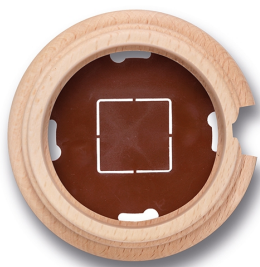

SWITCH

Fontini / Garby (surface installation)

30.821.81.2

Garby base 1 element with cable gland beech naturel

EAN: 8435450112683

Specifications

Brand	Fontini
Colour	Natural
Dimensions	Ø95mm x 22mm
Packaging	1 piece

Product	Frames & bases
Series	Garby (surface installation)
Type	Base 1 element
Weight	63g