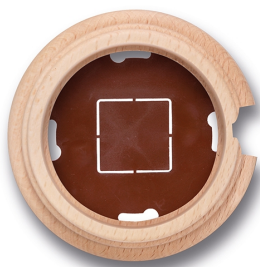

# SWITCH

Fontini / Garby (surface installation)

30.821.81.2

## Garby base 1 element with cable gland beech naturel

EAN: 8435450112683

### Specifications

Brand	Fontini
Colour	Natural
Dimensions	Ø95mm x 22mm
Packaging	1 piece

Product	Frames & bases
Series	Garby (surface installation)
Type	Base 1 element
Weight	63g