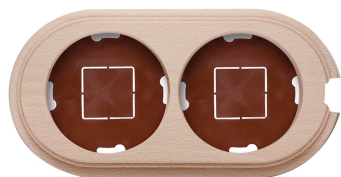

SWITCH

Fontini / Garby (surface installation)

30.822.81.2

Garby base 2 elements vertical with cable gland beech naturel

EAN: 8435450112690

Specifications

Brand	Fontini	Packaging	1 piece
Colour	Natural	Product	Frames & bases
Dimensions	181mm x 95mm x 22mm	Series	Garby (surface installation)
Model	Base 2 elements	Weight	134g