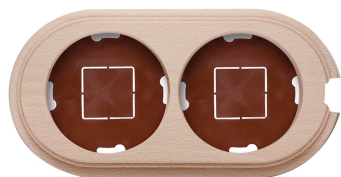

SWITCH

Fontini / Garby (surface installation)

30.822.81.2

Garby base 2 elements vertical with cable gland beech naturel

EAN: 8435450112690

Specifications

Brand	Fontini	Product	Frames & bases
Colour	Natural	Series	Garby (surface installation)
Dimensions	181mm x 95mm x 22mm	Type	Base 2 elements
Packaging	1 piece	Weight	134g