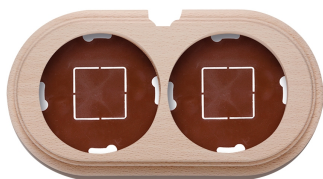

## Garby base 2 elements horizontal with cable gland beech naturel

EAN: 8435450112713

### Specifications

Brand	Fontini	Product	Frames & bases
Colour	Natural	Series	Garby (surface installation)
Dimensions	181mm x 95mm x 22mm	Type	Base 2 elements
Packaging	1 piece	Weight	134g