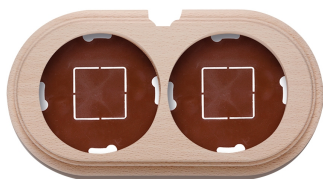

SWITCH

Fontini / Garby (surface installation)

30.832.81.2

Garby base 2 elements horizontal with cable gland beech naturel

EAN: 8435450112713

Specifications

Brand	Fontini	Packaging	1 piece
Colour	Natural	Product	Frames & bases
Dimensions	181mm x 95mm x 22mm	Series	Garby (surface installation)
Model	Base 2 elements	Weight	134g