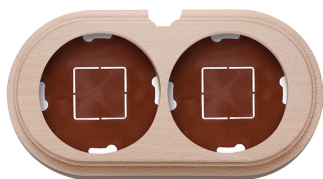

SWITCH

Fontini / Garby (surface installation)

30.832.81.2

Garby base 2 elements horizontal with cable gland beech naturel

EAN: 8435450112713

Specifications

Brand	Fontini	Product	Frames & bases
Colour	Natural	Series	Garby (surface installation)
Dimensions	181mm x 95mm x 22mm	Type	Base 2 elements
Packaging	1 piece	Weight	134g