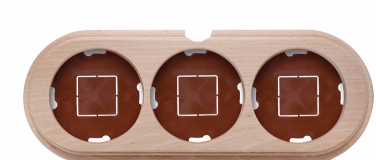

SWITCH

Fontini / Garby (surface installation)

30.833.81.2

Garby base 3 elements horizontal with cable gland beech naturel

EAN: 8435450112720

Specifications

Brand	Fontini	Product	Frames & bases
Colour	Natural	Series	Garby (surface installation)
Dimensions	252mm x 95mm x 22mm	Type	Base 3 elements
Packaging	1 piece	Weight	196g