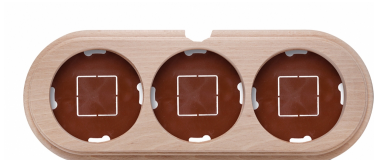

SWITCH

Fontini / Garby (surface installation)

30.833.81.2

Garby base 3 elements horizontal with cable gland beech naturel

EAN: 8435450112720

Specifications

Brand	Fontini	Packaging	1 piece
Colour	Natural	Product	Frames & bases
Dimensions	252mm x 95mm x 22mm	Series	Garby (surface installation)
Model	Base 3 elements	Weight	196g