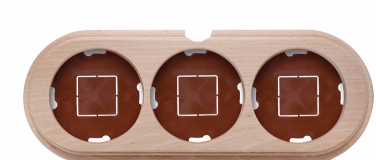

## Garby base 3 elements horizontal with cable gland beech naturel

EAN: 8435450112720

### Specifications

Brand	Fontini	Product	Frames & bases
Colour	Natural	Series	Garby (surface installation)
Dimensions	252mm x 95mm x 22mm	Type	Base 3 elements
Packaging	1 piece	Weight	196g