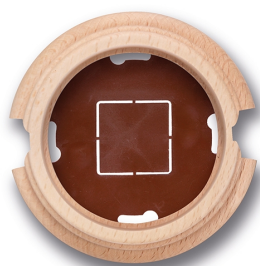

SWITCH

Fontini / Garby (surface installation)

30.841.81.2

Garby base 1 element with 2 cable gland beech natural

EAN: 8435450112737

Specifications

Brand	Fontini
Colour	Natural
Dimensions	Ø95mm x 22mm
Packaging	1 piece

Product	Frames & bases
Series	Garby (surface installation)
Type	Base 1 element
Weight	66g