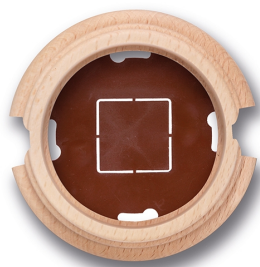

SWITCH

Fontini / Garby (surface installation)

30.841.81.2

Garby base 1 element with 2 cable gland beech natural

EAN: 8435450112737

Specifications

Brand	Fontini
Colour	Natural
Dimensions	Ø95mm x 22mm
Packaging	1 piece

Product	Frames & bases
Series	Garby (surface installation)
Type	Base 1 element
Weight	66g