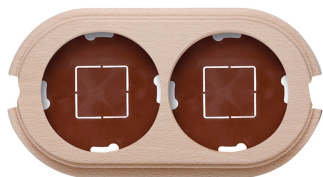

SWITCH

Fontini / Garby (surface installation)

30.842.81.2

Garby base 2 elements vertical with 2 cable gland beech naturel

EAN: 8435450112744

Specifications

Brand	Fontini	Packaging	1 piece
Colour	Natural	Product	Frames & bases
Dimensions	181mm x 95mm x 22mm	Series	Garby (surface installation)
Model	Base 2 elements	Weight	142g