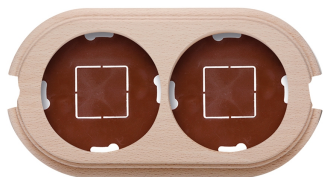

SWITCH

Fontini / Garby (surface installation)

30.842.81.2

Garby base 2 elements vertical with 2 cable gland beech naturel

EAN: 8435450112744

Specifications

Brand	Fontini	Product	Frames & bases
Colour	Natural	Series	Garby (surface installation)
Dimensions	181mm x 95mm x 22mm	Type	Base 2 elements
Packaging	1 piece	Weight	142g