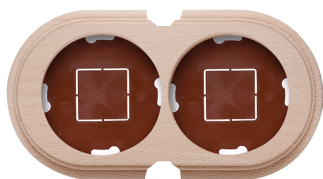

SWITCH

Fontini / Garby (surface installation)

30.852.81.2

Garby base 2 elements horizontal with 2 cable gland beech naturel

EAN: 8435450112768

Specifications

Brand	Fontini	Product	Frames & bases
Colour	Natural	Series	Garby (surface installation)
Dimensions	181mm x 95mm x 22mm	Type	Base 2 elements
Packaging	1 piece	Weight	142g