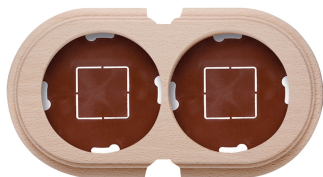

SWITCH

Fontini / Garby (surface installation)

30.852.81.2

Garby base 2 elements horizontal with 2 cable gland beech naturel

EAN: 8435450112768

Specifications

Brand	Fontini	Product	Frames & bases
Colour	Natural	Series	Garby (surface installation)
Dimensions	181mm x 95mm x 22mm	Type	Base 2 elements
Packaging	1 piece	Weight	142g