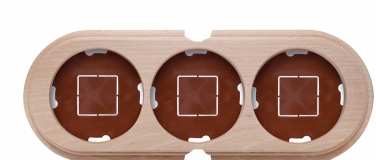

SWITCH

Fontini / Garby (surface installation)

30.853.81.2

Garby base 3 elements horizontal with 2 cable gland beech naturel

EAN: 8435450112775

Specifications

Brand	Fontini	Product	Frames & bases
Colour	Natural	Series	Garby (surface installation)
Dimensions	252mm x 95mm x 22mm	Type	Base 3 elements
Packaging	1 piece	Weight	188g