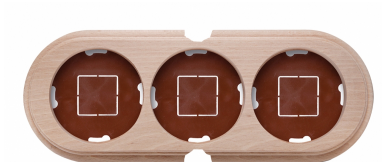

# SWITCH

Fontini / Garby (surface installation)

30.853.81.2

## Garby base 3 elements horizontal with 2 cable gland beech naturel

EAN: 8435450112775

### Specifications

Brand	Fontini	Packaging	1 piece
Colour	Natural	Product	Frames & bases
Dimensions	252mm x 95mm x 22mm	Series	Garby (surface installation)
Model	Base 3 elements	Weight	188g