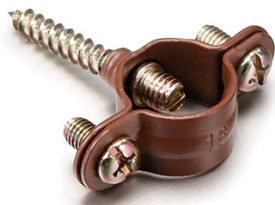

SWITCH

Fontini / Garby (surface installation)

30.816.03.2

Garby fixing collar 16mm aged metal 25 pieces

EAN: 8435263612370

Specifications

Brand	Fontini
Colour	Old metal
Model	Fixing collar
Packaging	1x 25 pieces

Product	Pipes & accessories
Series	Garby (surface installation)
Weight	412g