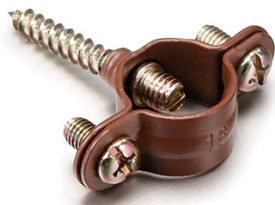

# SWITCH

Fontini / Garby (surface installation)

30.816.03.2

## Garby fixing collar 16mm aged metal 25 pieces

EAN: 8435263612370

### Specifications

Brand	Fontini
Colour	Old metal
Model	Fixing collar
Packaging	1x 25 pieces

Product	Pipes & accessories
Series	Garby (surface installation)
Weight	412g