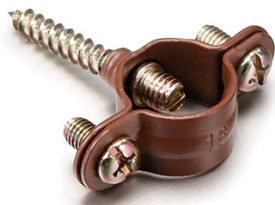

SWITCH

Fontini / Garby (surface installation)

30.820.03.2

Garby fixing collar 20mm aged metal 25 pieces

EAN: 8435263612387

Specifications

Brand	Fontini
Colour	Old metal
Packaging	1x 25 pieces
Product	Pipes & accessories

Series	Garby (surface installation)
Type	Fixing collar
Weight	450g