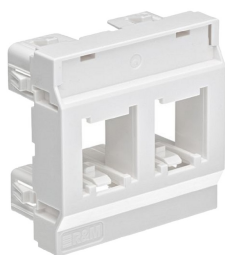

Twisted pair / Outlets

FRN 833450

Mounting plate 45x45, 2x1-port Cat.6A,white (RAL 9003)

Specifications

Brand	Reichle & De-Massari	Material	Polycarbonate / ABS
Colour	RAL 9003 white	Model	Mosaic 45x45
Compostion	Unloaded	Number of ports	2x1
Dimensions	45mm x 45mm		