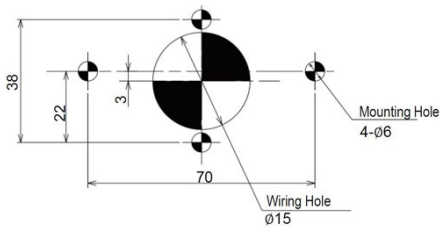

SZK-102

RVS bracket, wall mount, 100mm, Ø80mm

EAN: 4938766023901

Specifications

Brand	Patlite	Mounting direction	Upright
Compatible product	SKS / SKH / SL08 - SL10 / SF08 - SF10	Mounting type	Wall mounting
Dimensions	Ø80mm / Ø100mm	Product	L-bracket/cable
Material	Stainless steel	Weight	190g

Screw/Nut	Recommended Tightening Torque
M5	1.4N·m