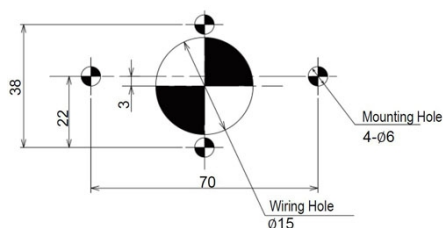

SZK-102

RVS bracket, wall mount, 100mm, Ø80mm

EAN: 4938766023901

Specifications

Brand	Patlite	Mounting direction	Upright
Compatible product	SKS / SKH / SL08 - SL10 / SF08 - SF10	Mounting type	Wall mounting
Dimensions	Ø80mm / Ø100mm	Product	L-bracket/cable
Material	Stainless steel	Weight	190g

Screw/Nut	Recommended Tightening Torque
M5	1.4N·m