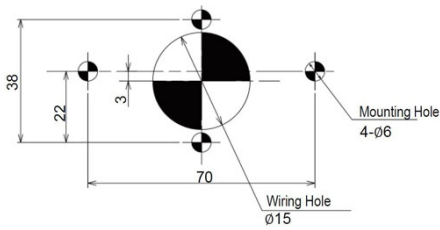

SZK-102

RVS bracket, wall mount, 100mm, Ø80mm

EAN: 4938766023901

Specifications

Brand Patlite

Dimensions Ø80mm / Ø100mm

Material Stainless steel

Mounting direction Upright

Mounting type Wall mounting

Type Bracket for Patlite

Weight 190g

Screw/Nut	Recommended Tightening Torque
M5	1.4N·m