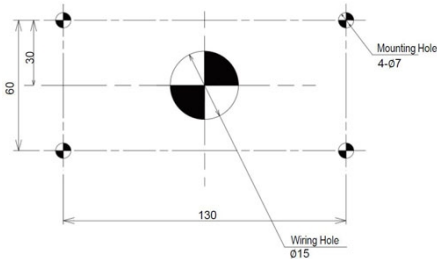

SZK-103

RVS bracket, wall mount, Ø150mm

Specifications

Brand	Patlite	Mounting direction	Upright
Compatible product	SKP / SL15	Mounting type	Wall mounting
Dimensions	Ø150mm	Product	L-bracket/cable
Material	Stainless steel	Weight	510g

Screw/Nut	Recommended Tightening Torque
M6	2.4N·m