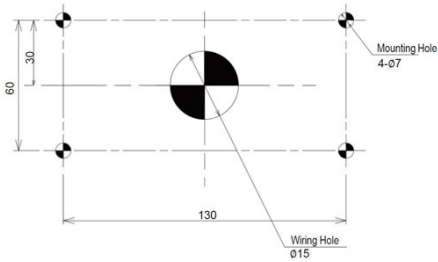

## RVS bracket, wall mount, Ø150mm

### Specifications

Brand	Patlite	Mounting direction	Upright
Compatible product	SKP / SL15	Mounting type	Wall mounting
Dimensions	Ø150mm	Product	L-bracket/cable
Material	Stainless steel	Weight	510g

Screw/Nut	Recommended Tightening Torque
M6	2.4N·m