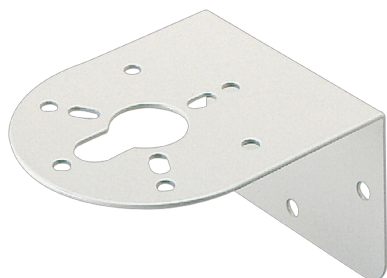

SZ-007

Bracket for wall mount in steel Ø80mm/100mm

Specifications

Brand	Patlite
Colour	Light grey
Material	Galvanized steel

Mounting direction	Upright
Mounting type	Wall mounting
Type	Bracket for Patlite