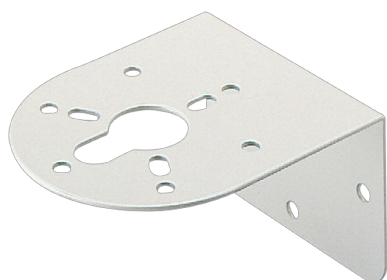

SZ-007

Bracket for wall mount in steel Ø80mm/100mm

Specifications

Brand	Patlite	Mounting direction	Upright
Colour	Light grey	Mounting type	Wall mounting
Compatible product	SKS / SKH / SF08-J / SF10-J / SL08-J / SL10-J	Product	L-bracket/cable
Material	Galvanized steel		