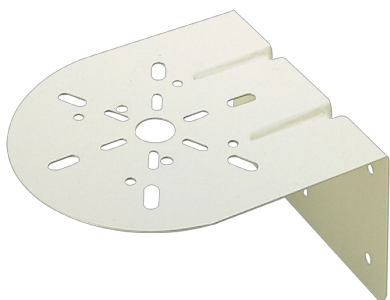

SZ-008

Bracket for wall mount in steel Ø80mm/100mm/150mm

Specifications

Brand	Patlite
Colour	Light grey
Compatible product	SKS / SKH / SKP / SF08-J / SF10-J / SL08-J / SL10-J / SL15-J

Mounting direction	Upright
Mounting type	Wall mounting
Product	L-bracket/cable

Material Galvanized steel