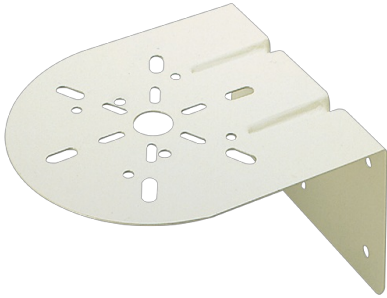

SZ-008

Bracket | wall mount | steel |  
Ø80mm/100mm/150mm

## Specifications

Brand	Patlite
-------	---------

Type	Bracket for Patlite
------	---------------------

Colour	Light grey
--------	------------

Material	Galvanized steel
----------	------------------

Mounting direction	Upright
--------------------	---------