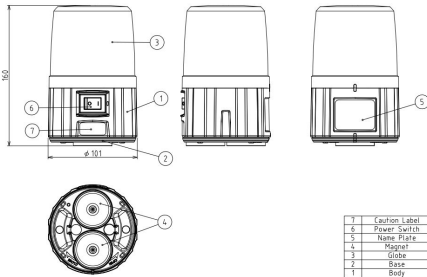

Specifications

Battery	4x AA	Light patterns	Single flash / double flash
Brand	Patlite	Light source	LED
Colour	Amber	Mounting type	Magnetic
Controller	Power mode / eco mode	Operating temperature	-10°C to +50°C
Dimensions	Ø101mm x 160mm	Weight	510g
Ingress protection	IP55		

Good to know

The light will blink 6 times when the battery is exhausted, and will indicate the battery needs replacement.