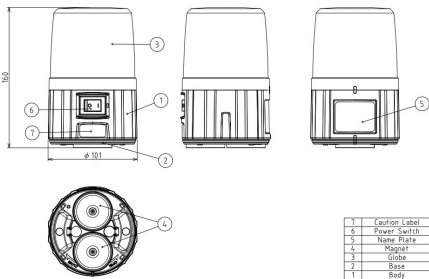

Specifications

Battery	4x AA	Light patterns	Single flash / double flash
Brand	Patlite	Light source	LED
Colour	Amber	Mounting type	Magnetic
Controller	Power mode / eco mode	Operating temperature	-10°C to +50°C
Dimensions	Ø101mm x 160mm	Weight	510g
Ingress protection	IP55		

Good to know

The light will blink 6 times when the battery is exhausted, and will indicate the battery needs replacement.